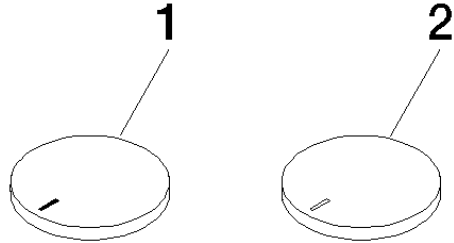

## CYO Wall-mounted basin mixer without pop-up waste - Chrome

---

CYO

ST 010 206 2811

## CYO Wall-mounted basin mixer without pop-up waste - Chrome

---

CYO

ST 010 206 2811

ST 010 206 2811

Parts for other finishes can be found here: Brushed Platinum

Spare parts list

| No. | Item Number   | Name                            | Quantity used | Delivery time |
|-----|---------------|---------------------------------|---------------|---------------|
| 1   | 11 183 811-00 | CYO Handle insert hot - Chrome  | 1             | 10            |
| 2   | 11 184 811-00 | CYO Handle insert cold - Chrome | 1             | 10            |