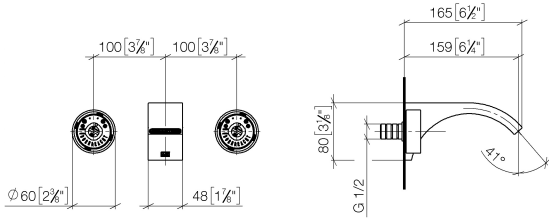

ST 010 206 2811

- 160mm projection
- fixed spout
- rectangular, air-enriched flow
- hole diameter valve 37 mm
- hole diameter spout 37 mm
- handle Ø 60mm
- max. flow 4.5 l/min
- lead-free
- with hot / cold marking
- This product can help a building meet the requirements of Green Building Rating Systems, e.g. LEED®, BREEAM®, DGNB

Required miscellaneous

- Concealed wall-mounted mixer centred spout -** 35 700 970-90 0010
- max. recess depth 145 mm
  - min. recess depth 85 mm

Required miscellaneous

- Concealed wall-mounted mixer variable positioning -** 35 720 970-90 0010
- max. recess depth 145 mm
  - min. recess depth 85 mm

ST 010 206 2811

mm [inches]

**Flow rate chart**

**Codes & Standards**

California Energy  
Commission  
(CEC)

Water Sense

**Certificates**

WRAS\_2111006. IAPMO\_N-4976 (2). IAPMO\_8834 (2). IAPMO\_6397 (2). IAPMO\_4976 (1).