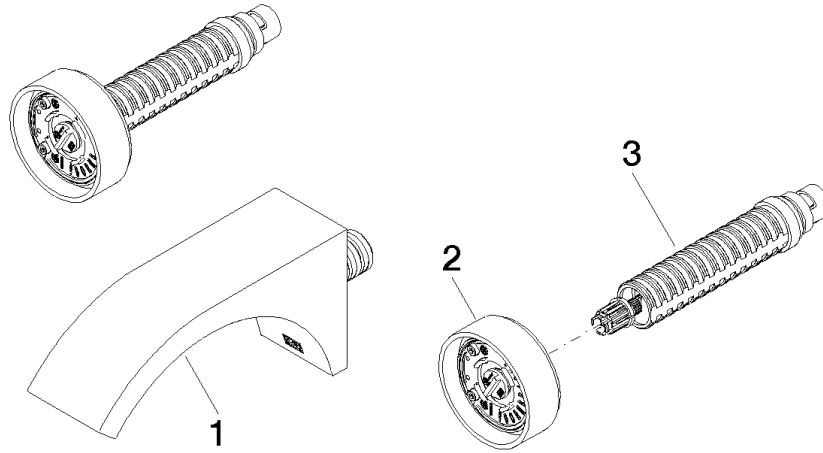

ST 010 206 2811

Spare parts list

No.	Item Number	Name	Quantity used	Delivery time
1	13 800 811-00	CYO Wall-mounted basin spout without pop-up waste - Chrome	1	10
2	90 18 40 290 00-00	handle	1	10
3	90 90 03 171 01 90	top	1	2